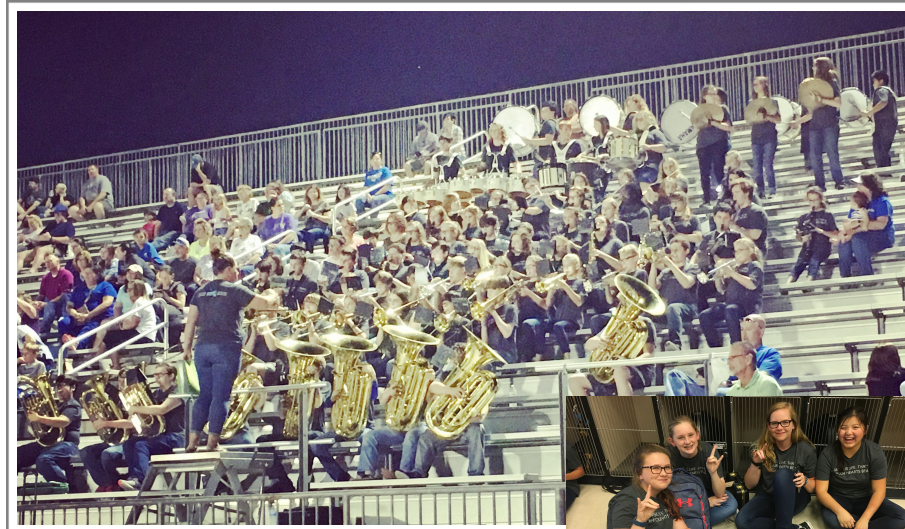

# BLUE DEVIL BAND

## North Jefferson Middle School Band

Band class meets every day! Travel and enjoy hanging out with your friends! We have lots of FUN! You can do sports and other activities and still be in the band!

Join our award-winning, superior-rated Blue Devil Band program by choosing band as your elective class!