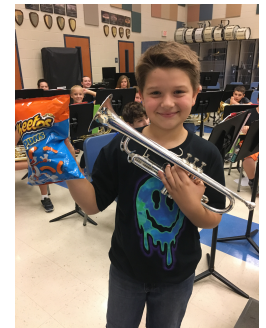

# BLUE DEVIL BAND

## North Jefferson Middle School Band

Band class meets every day! Travel and enjoy hanging out with your friends! We have lots of FUN! You can do sports and other activities and still be in the band!

Join our award-winning, superior-rated Blue Devil Band program by choosing band as your elective class!