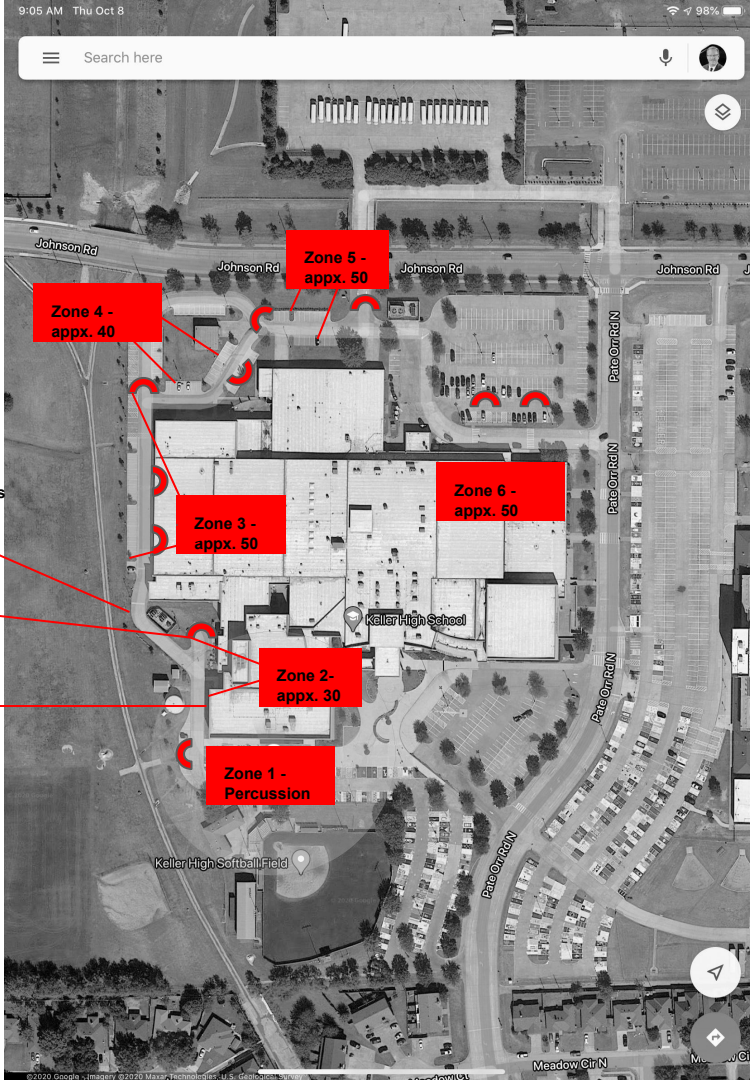

Search here

Holiday Music Parade - music zones/props

No students on curves
(Direct headlights,
safety)

Prop behind/students
in front of prop

Students in
grass directly
behind bandhall

**Zone 5 -
appx. 50**

**Zone 4 -
appx. 40**

**Zone 3 -
appx. 50**

**Zone 6 -
appx. 50**

**Zone 2 -
appx. 30**

**Zone 1 -
Percussion**